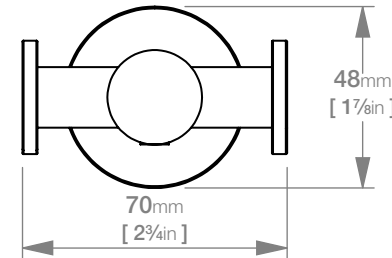

4611 ROBE HOOK DOUBLE

4600 Series Premium Collection

Wall Fixings Supplied:
Masonry

Original UX Fischer® supplied,
phased in from June 2015.

Code: 4611POLS

Finish: Polished

GRADE 304 Stainless Steel

Code: 4611BRSH

Finish: Brushed

GRADE 304 Stainless Steel

Dimensions given are in **mm** and [**inches**].

Bathroom Butler® reserves the right to alter and/or remove designs from time to time without prior notice.

This drawing is to be used for reference purposes only. E &O.E.