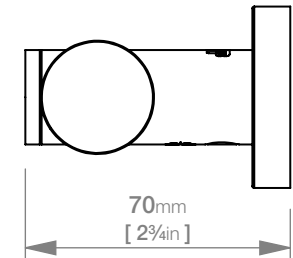

4611 ROBE HOOK DOUBLE

4600 Series Premium Collection

Wall Fixings Supplied:
Masonry

Original UX Fischer® supplied,
phased in from June 2015.

Code: 4611POLS

Finish: Polished

GRADE 304 Stainless Steel

Code: 4611BRSH

Finish: Brushed

GRADE 304 Stainless Steel

Dimensions given are in **mm** and [**inches**].

Bathroom Butler® reserves the right to alter and/or remove designs from time to time without prior notice.

This drawing is to be used for reference purposes only. E &O.E.