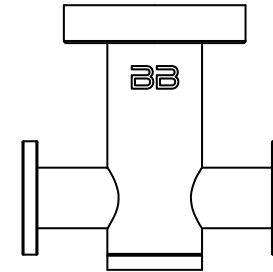

4611 ROBE HOOK DOUBLE

4600 Series Premium Collection

Wall Fixings Supplied:
Masonry

Original UX Fischer® supplied,
phased in from June 2015.

Code: 4611POLS

Finish: Polished

GRADE 304 Stainless Steel

Code: 4611BRSH

Finish: Brushed

GRADE 304 Stainless Steel

Dimensions given are in **mm** and [**inches**].

Bathroom Butler® reserves the right to alter and/or remove designs from time to time without prior notice.

This drawing is to be used for reference purposes only. E &O.E.